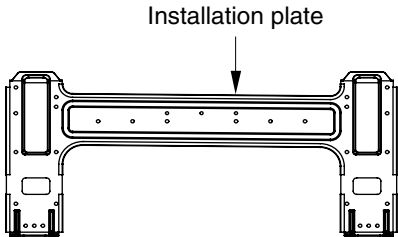

2. Outdoor Unit

Please refer to the Part list of the Service manual for knowing the Description of the detailed Part.

NO	Part Name	ES-H126E4M0 ES-H126E3A0		
		Part No		Qty
1	BASE ASSY, WELD	3041A20008F	5400087006	1
2	COVER ASSY, CONTROL	3551A30023C	5400089203	1
3	PANEL ASSY, FRONT	-	5400088807	1
4	PANEL REAR	3721A20026B	5400088402	1
5	BARRIER ASSY	4791A30002A	5400087501	1
6	MOTOR, OUTDOOR	4681A20004Q	5400087815	1
7	GROMMET	4H00982E	5400090805	3
8	CAPILLARY ASSY	-	5400559201	1
9	SERVICE VALVE	5220A20006F	5400193806	1
10	SERVICE VALVE	5220A20005B	5400130902	1
11	CONDENSER, BEND	-	5400130514	1
12	COMPRESSOR SET	-	5400193502	1
13	FAN		5400100501	1
14	CONTROL BOX ASSY (CBU)	-	5400093548	1
15	CAPACITOR, SH	2H01451T	5400093718	1
16	REVERSING VALVE ASSY	-	5400091529	1
17	REVERSING VALVE	5220AR3228D	5400194525	1
18	MOUNT MOTOR	4960A10002A	5400087901	1
19	SOUND PROOF	3096A30010A	5400426201	1
20	TERMINAL BLOCK	6640000036A	5400240301	1
21	REVERSING COIL	-	5400009826	1
22	COVER TERMINAL	-	5400161302	1

Dimension

(1) Indoor Unit

Dimension		Model	18k, 24 Btu D-LOOK Series	18k, 24 Btu E-LOOK Series
W	mm		1082	1082
H	mm		297	297
D	mm		195	223

Dimension

(1)Outdoor Unit

MODEL		18k - 24k
DIM		
W	mm	870
H	mm	655
D	mm	320
L1	mm	370
L2	mm	340
L3	mm	25
L4	mm	630
L5	mm	25
L6	mm	546
L7	mm	162
L8	mm	162
L9	mm	54
L10	mm	74.5
L11	mm	79