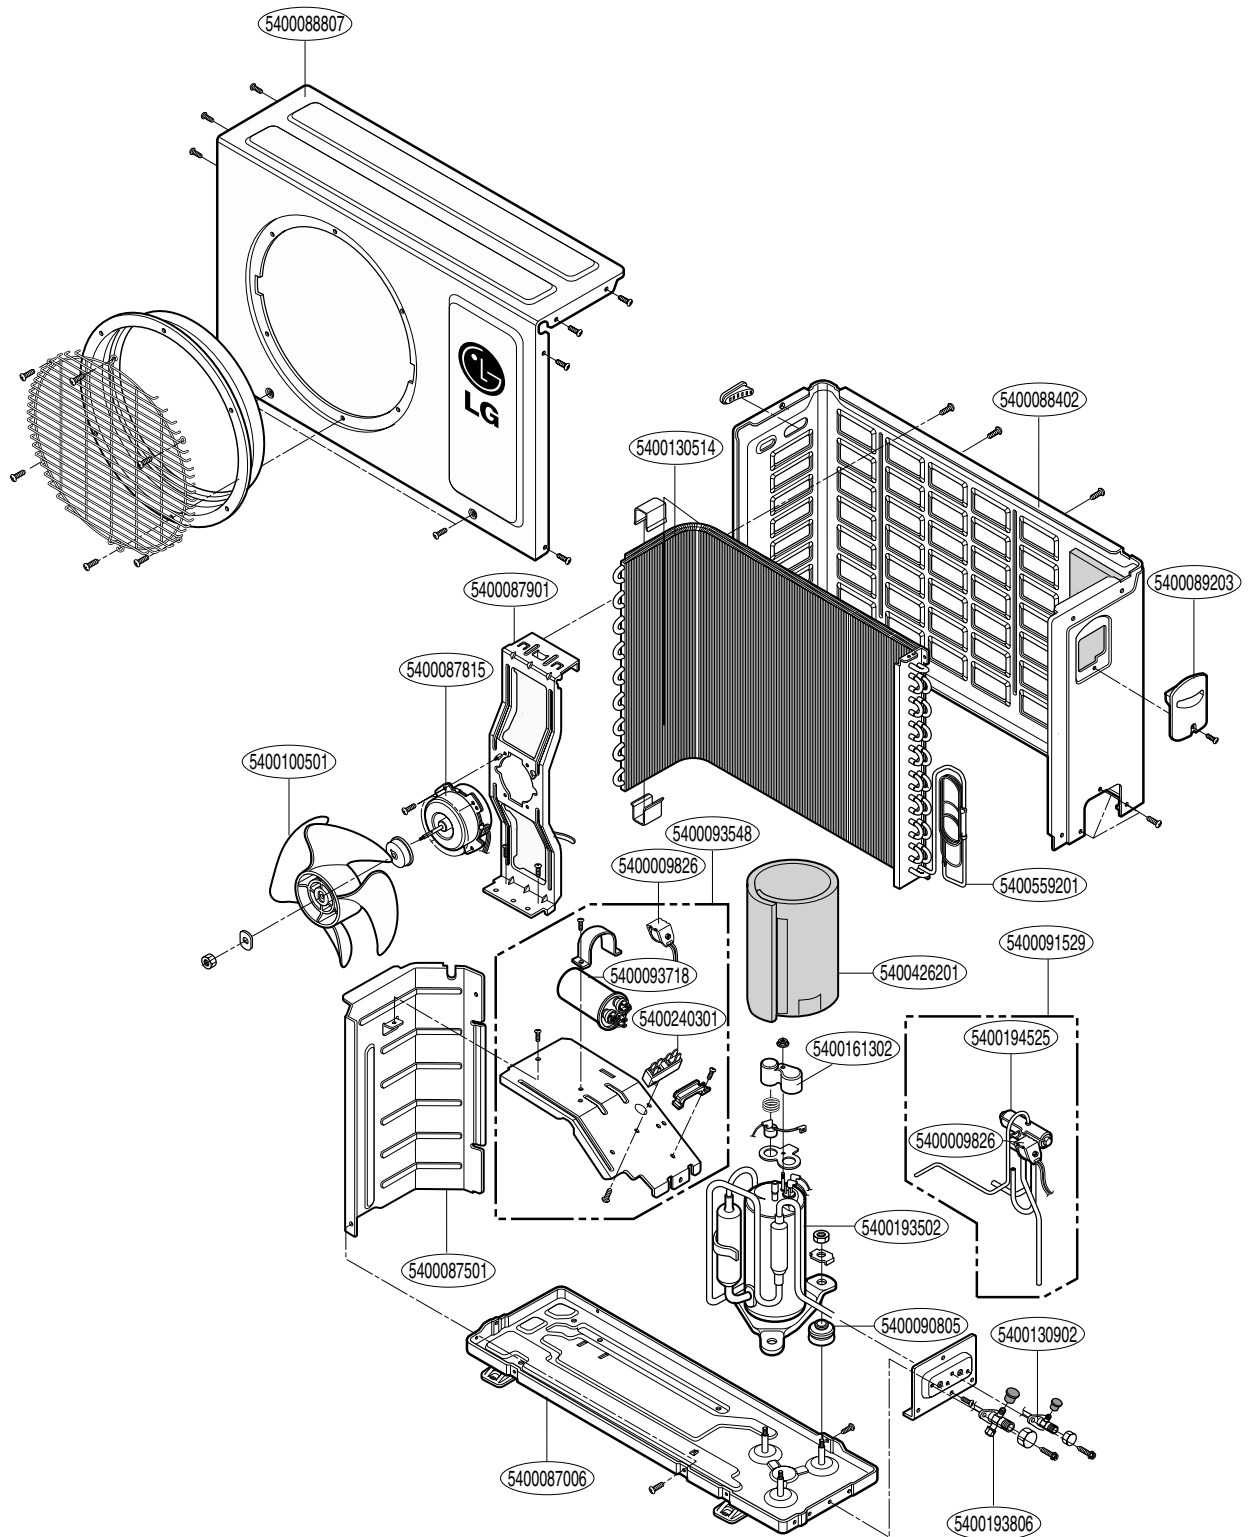

2. Outdoor Unit

Please refer to the Part list of the Service manual for knowing the Description of the detailed Part.

NO	Part Name	ES-H126E4M0 ES-H126E3A0		
		Part No		Qty
1	BASE ASSY, WELD	3041A20008F	5400087006	1
2	COVER ASSY, CONTROL	3551A30023C	5400089203	1
3	PANEL ASSY, FRONT	-	5400088807	1
4	PANEL REAR	3721A20026B	5400088402	1
5	BARRIER ASSY	4791A30002A	5400087501	1
6	MOTOR, OUTDOOR	4681A20004Q	5400087815	1
7	GROMMET	4H00982E	5400090805	3
8	CAPILLARY ASSY	-	5400559201	1
9	SERVICE VALVE	5220A20006F	5400193806	1
10	SERVICE VALVE	5220A20005B	5400130902	1
11	CONDENSER, BEND	-	5400130514	1
12	COMPRESSOR SET	-	5400193502	1
13	FAN		5400100501	1
14	CONTROL BOX ASSY (CBU)	-	5400093548	1
15	CAPACITOR, SH	2H01451T	5400093718	1
16	REVERSING VALVE ASSY	-	5400091529	1
17	REVERSING VALVE	5220AR3228D	5400194525	1
18	MOUNT MOTOR	4960A10002A	5400087901	1
19	SOUND PROOF	3096A30010A	5400426201	1
20	TERMINAL BLOCK	6640000036A	5400240301	1
21	REVERSING COIL	-	5400009826	1
22	COVER TERMINAL	-	5400161302	1