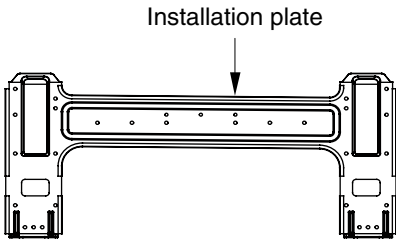

Dimension

(1) Indoor Unit

Dimension		Model	
		12k Btu P-LOOK (SE)	12k Btu E-LOOK (SE)
W	mm	911	911
H	mm	282	282
D	mm	172	172