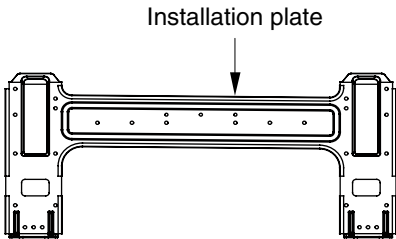

Dimension

(1) Indoor Unit

Dimension		Model	9k Btu D-LOOK Series	9k Btu E-LOOK Series
W	mm		840	840
H	mm		270	270
D	mm		155	180

Dimension

(1)Outdoor Unit

DIM	MODEL	
	unit	09k
W	mm	770
H	mm	540
D	mm	245
L1	mm	287
L2	mm	64
L3	mm	518
L4	mm	10
L5	mm	100