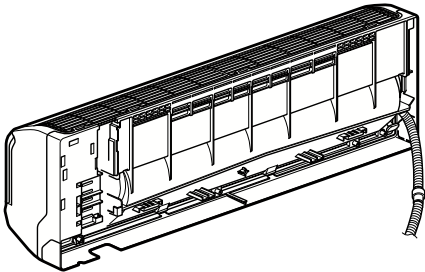

Dimension

(1) Indoor Unit

Dimension		Model	
		12k Btu P-LOOK (SE)	12k Btu E-LOOK (SE)
W	mm	911	911
H	mm	282	282
D	mm	172	172