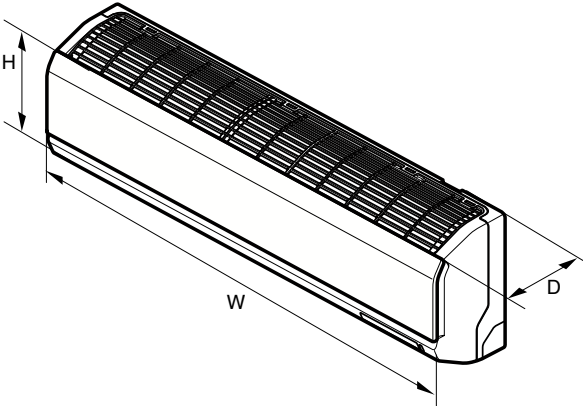

Dimension

(1) Indoor Unit

Dimension		Model	9k Btu D-LOOK Series	9k Btu E-LOOK Series
W	mm		840	840
H	mm		270	270
D	mm		155	180

Dimension

(1)Outdoor Unit

DIM	MODEL	
	unit	09k
W	mm	770
H	mm	540
D	mm	245
L1	mm	287
L2	mm	64
L3	mm	518
L4	mm	10
L5	mm	100