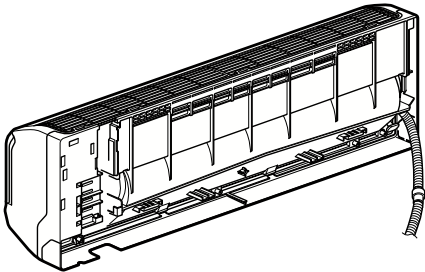

Dimension

(1) Indoor Unit

Dimension		Model	9k Btu D-LOOK Series	9k Btu E-LOOK Series
W	mm		840	840
H	mm		270	270
D	mm		155	180

Dimension

(1)Outdoor Unit

DIM	MODEL	
	unit	09k
W	mm	770
H	mm	540
D	mm	245
L1	mm	287
L2	mm	64
L3	mm	518
L4	mm	10
L5	mm	100