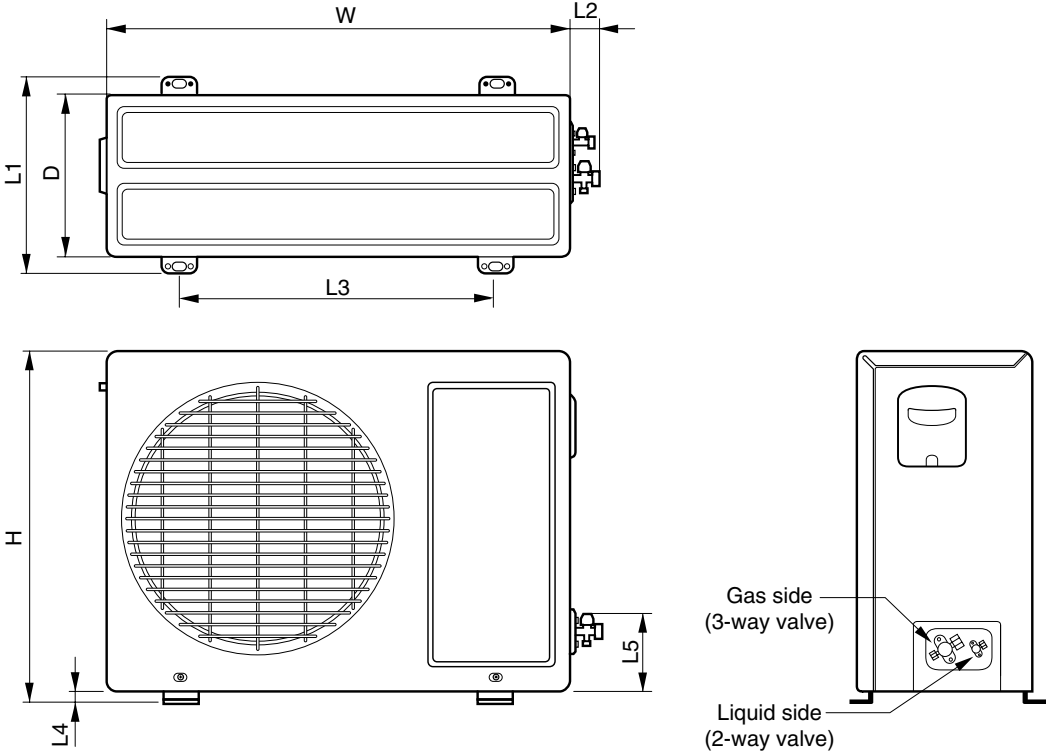

Dimension

(1) Indoor Unit

Dimension		Model	9k Btu D-LOOK Series	9k Btu E-LOOK Series
W	mm		840	840
H	mm		270	270
D	mm		155	180

Dimension

(1)Outdoor Unit

DIM	MODEL	
	unit	09k
W	mm	770
H	mm	540
D	mm	245
L1	mm	287
L2	mm	64
L3	mm	518
L4	mm	10
L5	mm	100