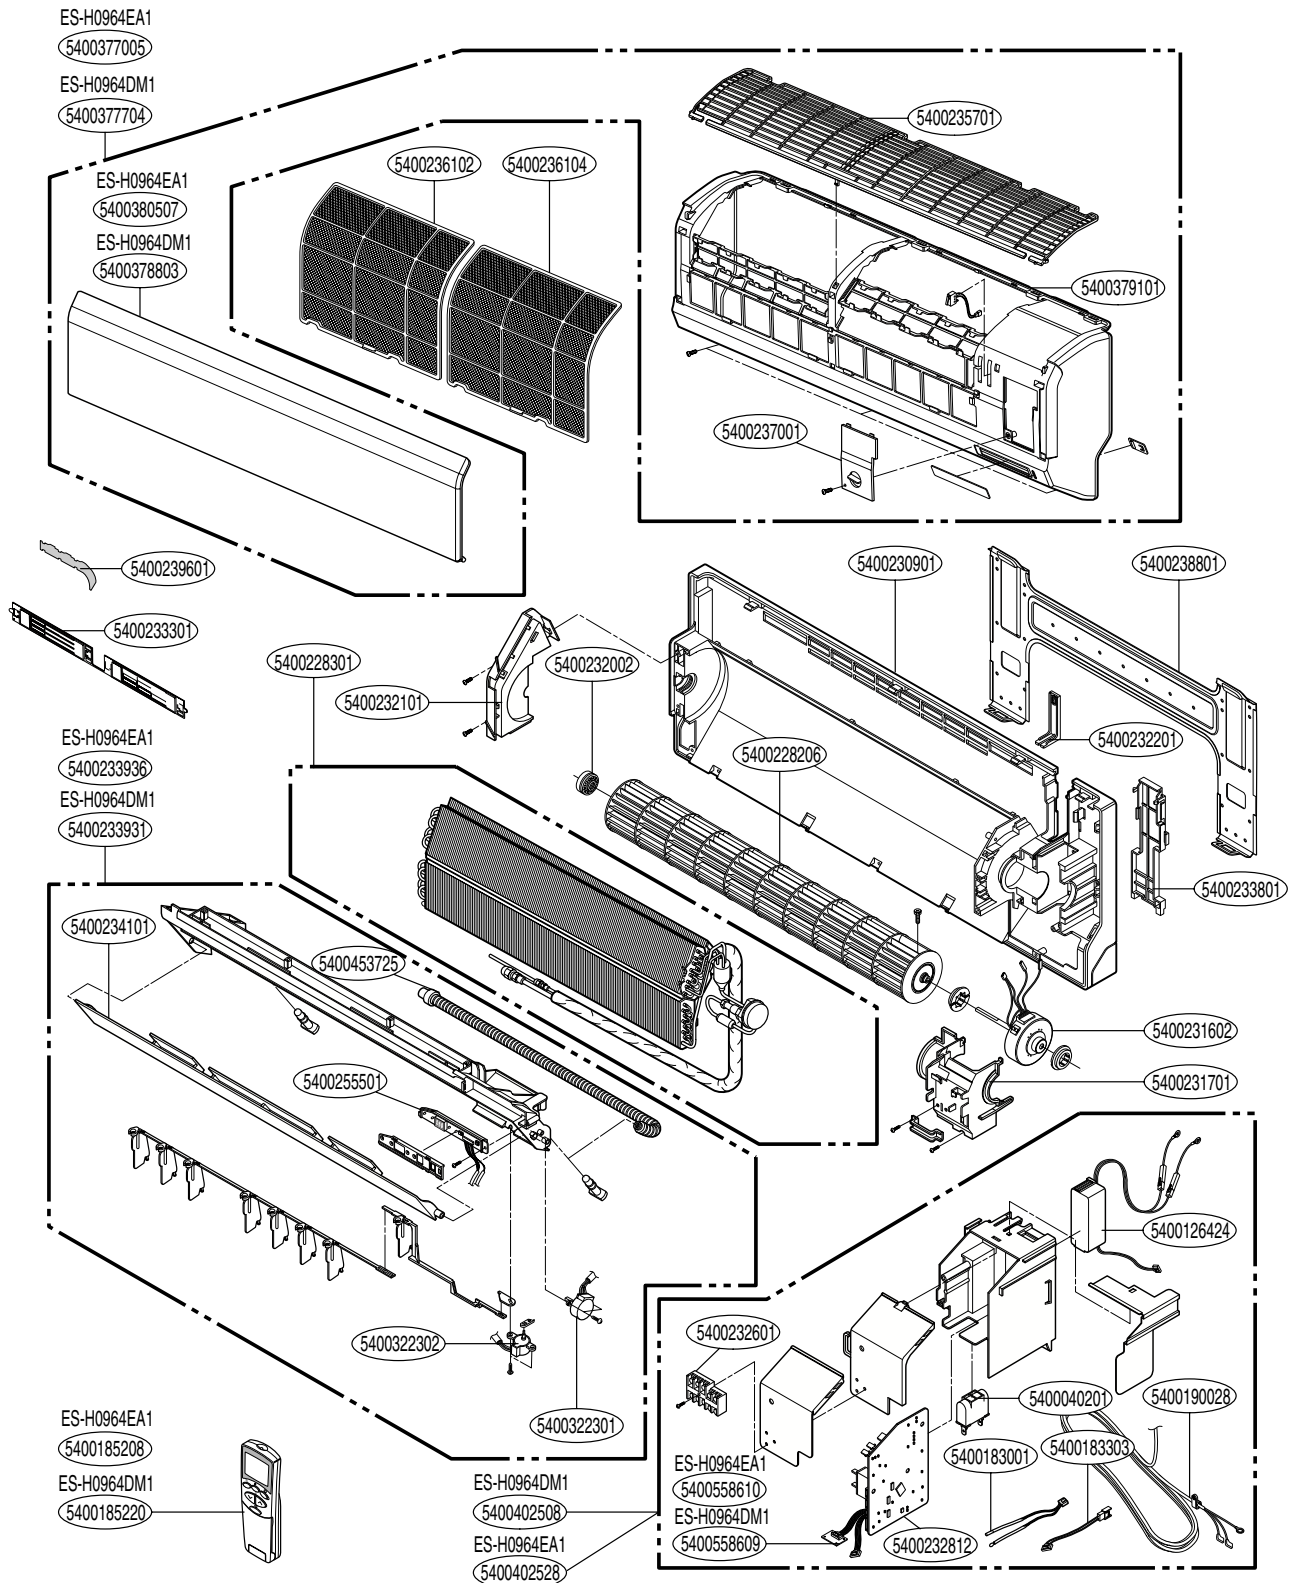

Exploded View and Replacement Parts List

1. Indoor Unit

Please refer to the Part list of the Service manual for knowing the Description of the detailed Part.

NO	Part Name	ES-H0964DM1			ES-H0964EA1		
		Part No		Qty	Part No		Qty
1	PLATE INSTALLATION	3301A20011A	5400238801	1	3301A20011A	5400238801	1
2	EVA HOLDER	4930A30053A	5400232101	1	4930A30053A	5400232101	1
3	HOLDER TUBE	4930A20022A	5400232201	1	4930A20022A	5400232201	1
4	CHASSIS ASSY	3141A20019A	5400230901	1	3141A20019A	5400230901	1
5	MOTOR ASSY, INDOOR	4681A20151B	5400231602	1	4681A20151B	5400231602	1
6	FAN ASSY, CROSS	5801A20017F	5400228206	1	5801A20017F	5400228206	1
7	BEARING ASSY	4280A20004B	5400232002	1	4280A20004B	5400232002	1
8	EVAPORATOR ASSY, FINAL	5421A20222A	5400228301	1	5421A20222A	5400228301	1
9	CONTROL BOX ASSY, INDOOR	-	5400402508	1	-	5400402528	1
10	PWB ASSY, DISPLAY	6871A20682A	5400255501	1	6871A20682A	5400255501	1
11	GRILLE ASSY, DISCHARGE	-	5400233931	1	-	5400233936	1
12	VANE HORIZONTAL	5990A20048A	5400234101	1	5990A20048A	5400234101	1
13	MOTOR ASSY, STEPPING U/D	-	5400322301	1	-	5400322301	1
14	MOTOR ASSY, STEPPING R/L	-	5400322302	1	-	-	1
15	DRAIN ASSY	5215A30005	5400453725	1	5215A30005	5400453725	1
16	GRILLE ASSY, FRONT	-	5400377704	1	-	5400377005	1
17	GRILLE FRONT	-	5400379101	1	-	5400379101	1
18	COVER CONTROL	3550A30261A	5400237001	1	3550A30261A	5400237001	1
19	DEODORIZER FILTER	5231A20040A	5400239601	1	-	-	-
20	FILTER, MESH (LEFT)	5230A20051B	5400236102	2	5230A20051B	5400236102	2
20	FILTER, MESH (RIGHT)	5230A20051D	5400236104	2	5230A20051D	5400236104	2
21	NEO PLASMA FILTER ASSY	5983A20017A	5400233301	-	-	-	-
22	MOTOR COVER	3551A20156A	5400231701	-	3551A20156A	5400231701	-
23	GRILLE ASSY, INLET	-	5400378803	1	-	5400380507	1
24	REMOTE CONTROLLER	-	5400185220	1	-	5400185208	1
25	CAPACITOR	3H01487A	5400040201	1	3H01487A	5400040201	1
26	PWB (PCB) ASSY, MAIN	6871A20572M	5400232812	1	6871A20572M	5400232812	1
27	TERMINAL BLOCK ASSY	6640000041A	5400232601	-	6640000041A	5400232601	-
28	GRILLE INLET, UPPER	3530A10255A	5400235701	1	3530A10255A	5400235701	1
29	HVB ASSY	6609A10003Z	5400126424	1	-	-	-
30	CONNECTOR ASSY	6631A30005C	5400183303	1	-	-	-
31	THERMISTOR ASSY	6323A20004A	5400183001	-	6323A20004A	5400183001	-
32	COVER, TUBING	3550A30262A	5400233801	-	3550A30262A	5400233801	-
33	PWB (PCB) ASSY, SUB	EBR44038409	5400558609	1	EBR44038410	5400558610	1
34	POWER CORD ASSY		5400190028	1		5400190028	1