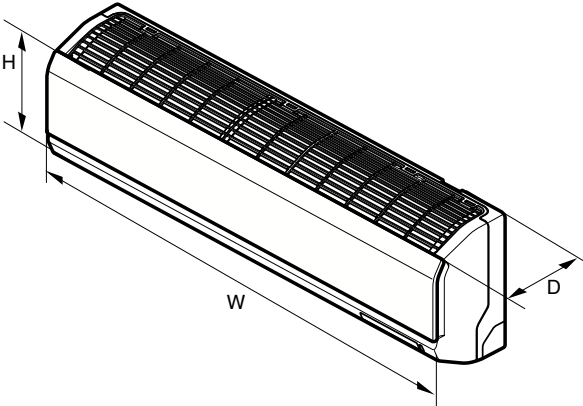

Dimension

(1) Indoor Unit

Dimension		Model	
		12k Btu P-LOOK (SE)	12k Btu E-LOOK (SE)
W	mm	911	911
H	mm	282	282
D	mm	172	172