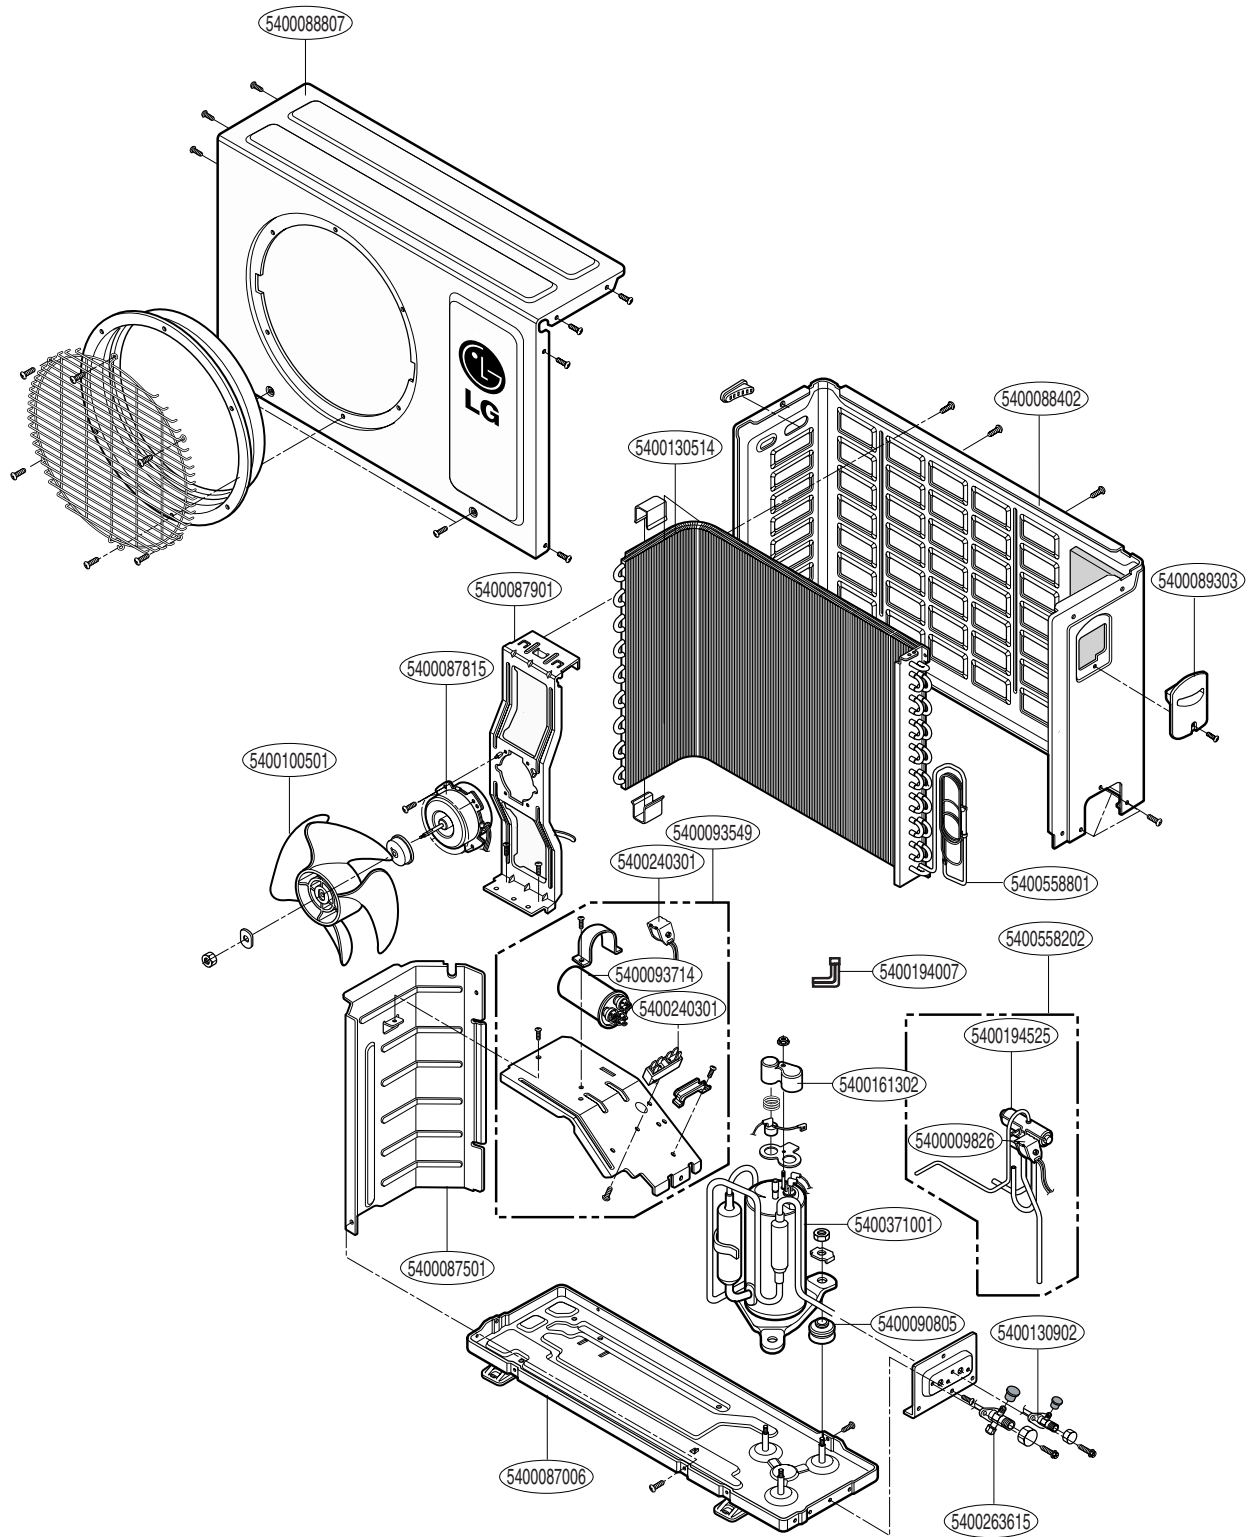

2. Outdoor Unit

Please refer to the Part list of the Service manual for knowing the Description of the detailed Part.

NO	Part Name	ES-H0964EA1 ES-H0964DM1		Qty
		Part No		
1	BASE ASSY, WELD	-	5400087006	1
2	COVER ASSY, CONTROL	2H02384C	5400089303	1
3	PANEL ASSY, FRONT	-	5400088807	1
4	PANEL ASSY, REAR	-	5400088402	1
5	BARRIER ASSY	-	5400087501	1
6	MOTOR, OUTDOOR	4681A20004Q	5400087815	1
7	GROMMET	4H00982E	5400090805	3
8	CAPILLARY ASSY	-	5400558801	1
9	SERVICE VALVE	5220A20001Q	5400263615	1
10	SERVICE VALVE	5220A20005B	5400130902	1
11	CONDENSER, BEND	-	5400130514	1
12	COMPRESSOR	-	5400371001	1
13	FAN	-	5400100501	1
14	CONTROL BOX ASSY (CBU)	-	5400093549	1
15	CAPACITOR, SH	-	5400093714	1
16	REVERSING VALVE ASSY	-	5400558202	1
17	REVERSING VALVE	-	5400194525	1
18	MOUNT MOTOR	-	5400087901	1
19	CONDANSER TUBE, IN	-	5400194007	1
20	TERMINAL BLOCK	-	5400240301	1
21	REVERSING COIL	-	5400009826	1
22	COVER TERMINAL	3550U-L004B	5400161302	1